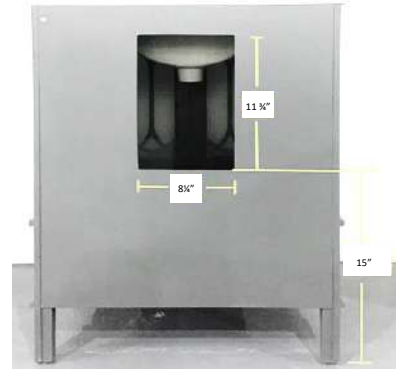

Carriage
House

Elite Vanity Collection

Vanity Specifications

Cabinet Specifications

- $\frac{3}{4}$ " MDF door frame & middle panel
- $\frac{3}{4}$ " MDF door
- $\frac{3}{8}$ " MDF side panel
- $\frac{3}{8}$ " MDF shelf
- $\frac{1}{2}$ " Drawer side
- $\frac{3}{8}$ " Drawer bottom panel
- Full extension soft-close glides
- Pine wood dovetail drawer box

Plumbing dimensions

Forester Specifications

- Oval bowl
- Tan brown granite, square edge
- 8" Faucet spread
- Full height divider in bottom drawer

Summit Specifications

- Square bowl
- Carrera white marble, square edge
- 8" Faucet spread
- Tilt-down drawer under sink(s)
- $\frac{1}{2}$ Height divider in top 2 drawers
- 1 Deep bottom drawer

24" Specifications

- 2 doors
- 1 drawer
- Divider in drawer
- Pine wood drawer box w/ dovetail
- Oval Single bowl
- 454150

30 & 36" Specifications

- 2 doors
- 1 drawer
- Divider in drawer
- Pine wood drawer box w/ dovetail
- Oval Single bowl
- 30" – 454160
- 36" – 454170

Forester - Mirror

Mirror Specifications

- Beveled edge
- ¾" thick

Available Sizes

24" Wide x 30" Height

30" Wide x 30" Height

36" Wide x 30" Height

Item